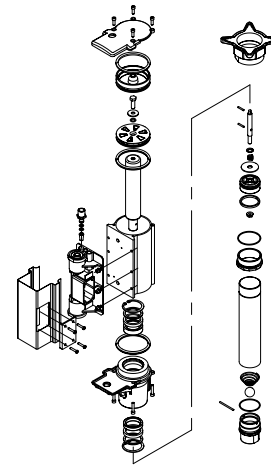

Piston Pump Repair Kits for Oil

1

LYNX® 1:1 & 3:1		
PUMP MODELS	KIT NUMBER	DESCRIPTION
LYNX® SERIES PUMPS 1:1 - 1110-010, 1110-009, 1160-008		
1110-009 & 1110-010 Fluid	833109	Fluid seal kit
1110-009, 1110-010, 1110-007	833110	Air valve kit
1160-008	833525	Fluid seal kit
LYNX® SERIES PUMP 2:1 - 1111-035		
1111-035	833346	Air filter kit
	833110	Air valve kit
	833111	Fluid seal kit
LYNX® SERIES PUMPS 3:1 - 1110-007		
1110-007	833111	Fluid seal kit
1110-007	833110	Air valve kit

LYNX® 5:1 HD		
PUMP MODELS	KIT NUMBER	DESCRIPTION
LYNX® SERIES PUMPS 5:1 HD - 1110-012		
1110-012	833437	Air motor, complete kit
1110-012	833438	Air motor, complete kit
1110-012	833439	Pump tube, repair kit
1110-012	833440	Fluid piston kit

PANTHER® HP 3:1 & 5:1		
PUMP MODELS	KIT NUMBER	DESCRIPTION
PANTHER® HP SERIES PUMPS 3:1 - 1130-015, 1130-017, 1130-020 & 5:1 - 1130-016, 1130-018, 1130-021		
Panther® HP Series Pumps - All	900019	Air motor kit - Trip Rod Assembly
Panther® HP Series Pumps - All	900031	Air motor kit - SOFT parts only
Panther® HP Series Pumps - All	831614	Air motor assembly kit- Includes Piston
Panther® HP Series Pumps - All oil	831613	Air - complete assembly
1130-015, 1130-017 & 1130-020	900020	Fluid seal kit
1130-016, 1130-018 & 1130-021	900021	Fluid seal kit
1130-015, 1130-017 & 1130-020	831612N	Fluid - complete assembly
1130-016, 1130-018 & 1130-021	831615N	Fluid - complete assembly

PANTHER® HP 50:1 SERIES		
PUMP MODELS	KIT NUMBER	DESCRIPTION
PANTHER® 50:1 SERIES PUMPS, 1150-009, 1150-010, 1150-011		
Panther® HP Series Pumps - All	900019	Air motor kit - Trip Rod Assembly
Panther® HP Series Pumps - All	831614	Air motor assembly kit- Includes Piston
Panther® HP Series Pumps - All grease	831619	Air - complete Pump assembly
Panther® HP Series Pumps - All grease	900022	Fluid seal kit
1150-009	831616	Fluid - complete Pump assembly
1150-010	831617	Fluid - complete Pump assembly
1150-011	831618	Fluid - complete Pump assembly
1150-017 (stub pump)	832185	Fluid - complete Pump assembly