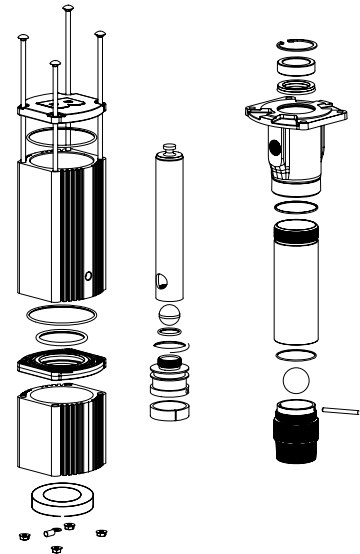

Piston Pump Repair Kits for Oil

1

LYNX® 1:1 & 3:1		
PUMP MODELS	KIT NUMBER	DESCRIPTION
LYNX® SERIES PUMPS 1:1 - 1110-010, 1110-009, 1160-008		
1110-009 & 1110-010 Fluid	833109	Fluid seal kit
1110-009, 1110-010, 1110-007	833110	Air valve kit
1160-008	833525	Fluid seal kit
LYNX® SERIES PUMP 2:1 - 1111-035		
1111-035	833346	Air filter kit
	833110	Air valve kit
	833111	Fluid seal kit
LYNX® SERIES PUMPS 3:1 - 1110-007		
1110-007	833111	Fluid seal kit
1110-007	833110	Air valve kit

LYNX® 5:1 HD		
PUMP MODELS	KIT NUMBER	DESCRIPTION
LYNX® SERIES PUMPS 5:1 HD - 1110-012		
1110-012	833437	Air motor, complete kit
1110-012	833438	Air motor, complete kit
1110-012	833439	Pump tube, repair kit
1110-012	833440	Fluid piston kit

PANTHER® HP 3:1 & 5:1		
PUMP MODELS	KIT NUMBER	DESCRIPTION
PANTHER® HP SERIES PUMPS 3:1 - 1130-015, 1130-017, 1130-020 & 5:1 - 1130-016, 1130-018, 1130-021		
Panther® HP Series Pumps - All	900019	Air motor kit - Trip Rod Assembly
Panther® HP Series Pumps - All	900031	Air motor kit - SOFT parts only
Panther® HP Series Pumps - All	831614	Air motor assembly kit- Includes Piston
Panther® HP Series Pumps - All oil	831613	Air - complete assembly
1130-015, 1130-017 & 1130-020	900020	Fluid seal kit
1130-016, 1130-018 & 1130-021	900021	Fluid seal kit
1130-015, 1130-017 & 1130-020	831612N	Fluid - complete assembly
1130-016, 1130-018 & 1130-021	831615N	Fluid - complete assembly

PANTHER® HP 50:1 SERIES		
PUMP MODELS	KIT NUMBER	DESCRIPTION
PANTHER® 50:1 SERIES PUMPS, 1150-009, 1150-010, 1150-011		
Panther® HP Series Pumps - All	900019	Air motor kit - Trip Rod Assembly
Panther® HP Series Pumps - All	831614	Air motor assembly kit- Includes Piston
Panther® HP Series Pumps - All grease	831619	Air - complete Pump assembly
Panther® HP Series Pumps - All grease	900022	Fluid seal kit
1150-009	831616	Fluid - complete Pump assembly
1150-010	831617	Fluid - complete Pump assembly
1150-011	831618	Fluid - complete Pump assembly
1150-017 (stub pump)	832185	Fluid - complete Pump assembly