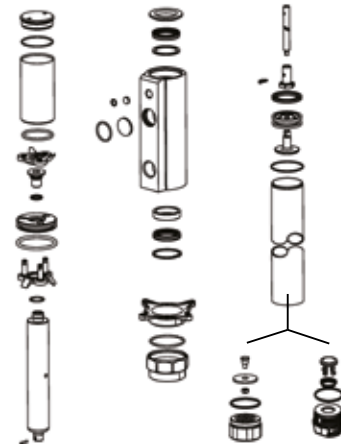

Piston Pump Repair Kits for Oil

1

LYNX® 1:1 & 3:1		
PUMP MODELS	KIT NUMBER	DESCRIPTION
LYNX® SERIES PUMPS 1:1 - 1110-010, 1110-009, 1160-008		
1110-009 & 1110-010 Fluid	833109	Fluid seal kit
1110-009, 1110-010, 1110-007	833110	Air valve kit
1160-008	833525	Fluid seal kit
LYNX® SERIES PUMP 2:1 - 1111-035		
1111-035	833346	Air filter kit
	833110	Air valve kit
	833111	Fluid seal kit
LYNX® SERIES PUMPS 3:1 - 1110-007		
1110-007	833111	Fluid seal kit
1110-007	833110	Air valve kit

LYNX® 5:1 HD		
PUMP MODELS	KIT NUMBER	DESCRIPTION
LYNX® SERIES PUMPS 5:1 HD - 1110-012		
1110-012	833437	Air motor, complete kit
1110-012	833438	Air motor, complete kit
1110-012	833439	Pump tube, repair kit
1110-012	833440	Fluid piston kit

PANTHER® HP 3:1 & 5:1		
PUMP MODELS	KIT NUMBER	DESCRIPTION
PANTHER® HP SERIES PUMPS 3:1 - 1130-015, 1130-017, 1130-020 & 5:1 - 1130-016, 1130-018, 1130-021		
Panther® HP Series Pumps - All	900019	Air motor kit - Trip Rod Assembly
Panther® HP Series Pumps - All	900031	Air motor kit - SOFT parts only
Panther® HP Series Pumps - All	831614	Air motor assembly kit- Includes Piston
Panther® HP Series Pumps - All oil	831613	Air - complete assembly
1130-015, 1130-017 & 1130-020	900020	Fluid seal kit
1130-016, 1130-018 & 1130-021	900021	Fluid seal kit
1130-015, 1130-017 & 1130-020	831612N	Fluid - complete assembly
1130-016, 1130-018 & 1130-021	831615N	Fluid - complete assembly

PANTHER® HP 50:1 SERIES		
PUMP MODELS	KIT NUMBER	DESCRIPTION
PANTHER® 50:1 SERIES PUMPS, 1150-009, 1150-010, 1150-011		
Panther® HP Series Pumps - All	900019	Air motor kit - Trip Rod Assembly
Panther® HP Series Pumps - All	831614	Air motor assembly kit- Includes Piston
Panther® HP Series Pumps - All grease	831619	Air - complete Pump assembly
Panther® HP Series Pumps - All grease	900022	Fluid seal kit
1150-009	831616	Fluid - complete Pump assembly
1150-010	831617	Fluid - complete Pump assembly
1150-011	831618	Fluid - complete Pump assembly
1150-017 (stub pump)	832185	Fluid - complete Pump assembly