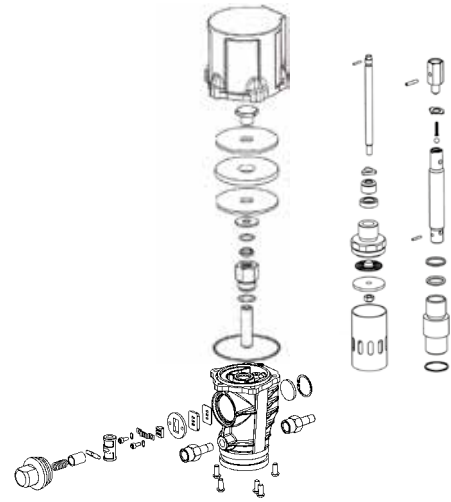

Piston Pump Repair Kits for Oil

1

LYNX® 1:1 & 3:1		
PUMP MODELS	KIT NUMBER	DESCRIPTION
LYNX® SERIES PUMPS 1:1 - 1110-010, 1110-009, 1160-008		
1110-009 & 1110-010 Fluid	833109	Fluid seal kit
1110-009, 1110-010, 1110-007	833110	Air valve kit
1160-008	833525	Fluid seal kit
LYNX® SERIES PUMP 2:1 - 1111-035		
1111-035	833346	Air filter kit
	833110	Air valve kit
	833111	Fluid seal kit
LYNX® SERIES PUMPS 3:1 - 1110-007		
1110-007	833111	Fluid seal kit
1110-007	833110	Air valve kit

LYNX® 5:1 HD		
PUMP MODELS	KIT NUMBER	DESCRIPTION
LYNX® SERIES PUMPS 5:1 HD - 1110-012		
1110-012	833437	Air motor, complete kit
1110-012	833438	Air motor, complete kit
1110-012	833439	Pump tube, repair kit
1110-012	833440	Fluid piston kit

PANTHER® HP 3:1 & 5:1		
PUMP MODELS	KIT NUMBER	DESCRIPTION
PANTHER® HP SERIES PUMPS 3:1 - 1130-015, 1130-017, 1130-020 & 5:1 - 1130-016, 1130-018, 1130-021		
Panther® HP Series Pumps - All	900019	Air motor kit - Trip Rod Assembly
Panther® HP Series Pumps - All	900031	Air motor kit - SOFT parts only
Panther® HP Series Pumps - All	831614	Air motor assembly kit- Includes Piston
Panther® HP Series Pumps - All oil	831613	Air - complete assembly
1130-015, 1130-017 & 1130-020	900020	Fluid seal kit
1130-016, 1130-018 & 1130-021	900021	Fluid seal kit
1130-015, 1130-017 & 1130-020	831612N	Fluid - complete assembly
1130-016, 1130-018 & 1130-021	831615N	Fluid - complete assembly

PANTHER® HP 50:1 SERIES		
PUMP MODELS	KIT NUMBER	DESCRIPTION
PANTHER® 50:1 SERIES PUMPS, 1150-009, 1150-010, 1150-011		
Panther® HP Series Pumps - All	900019	Air motor kit - Trip Rod Assembly
Panther® HP Series Pumps - All	831614	Air motor assembly kit- Includes Piston
Panther® HP Series Pumps - All grease	831619	Air - complete Pump assembly
Panther® HP Series Pumps - All grease	900022	Fluid seal kit
1150-009	831616	Fluid - complete Pump assembly
1150-010	831617	Fluid - complete Pump assembly
1150-011	831618	Fluid - complete Pump assembly
1150-017 (stub pump)	832185	Fluid - complete Pump assembly